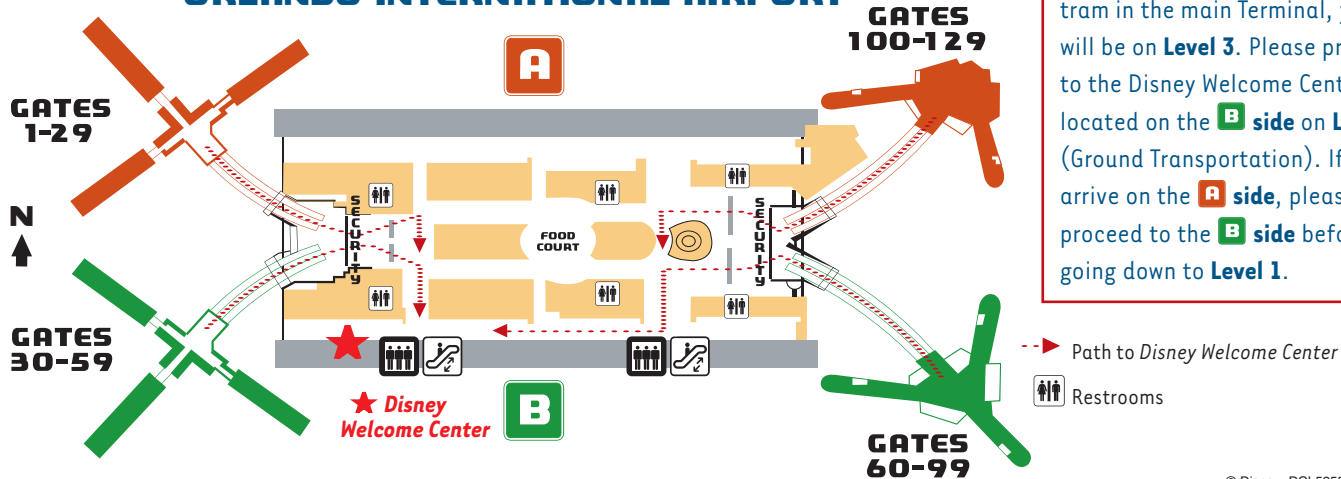

Helpful Arrival Information for Guests with Airport Transfers

ORLANDO INTERNATIONAL AIRPORT

Upon disembarking the airport tram in the main Terminal, you will be on **Level 3**. Please proceed to the Disney Welcome Center located on the **B side** on **Level 1** (Ground Transportation). If you arrive on the **A side**, please proceed to the **B side** before going down to **Level 1**.

---▶ Path to Disney Welcome Center

Restrooms