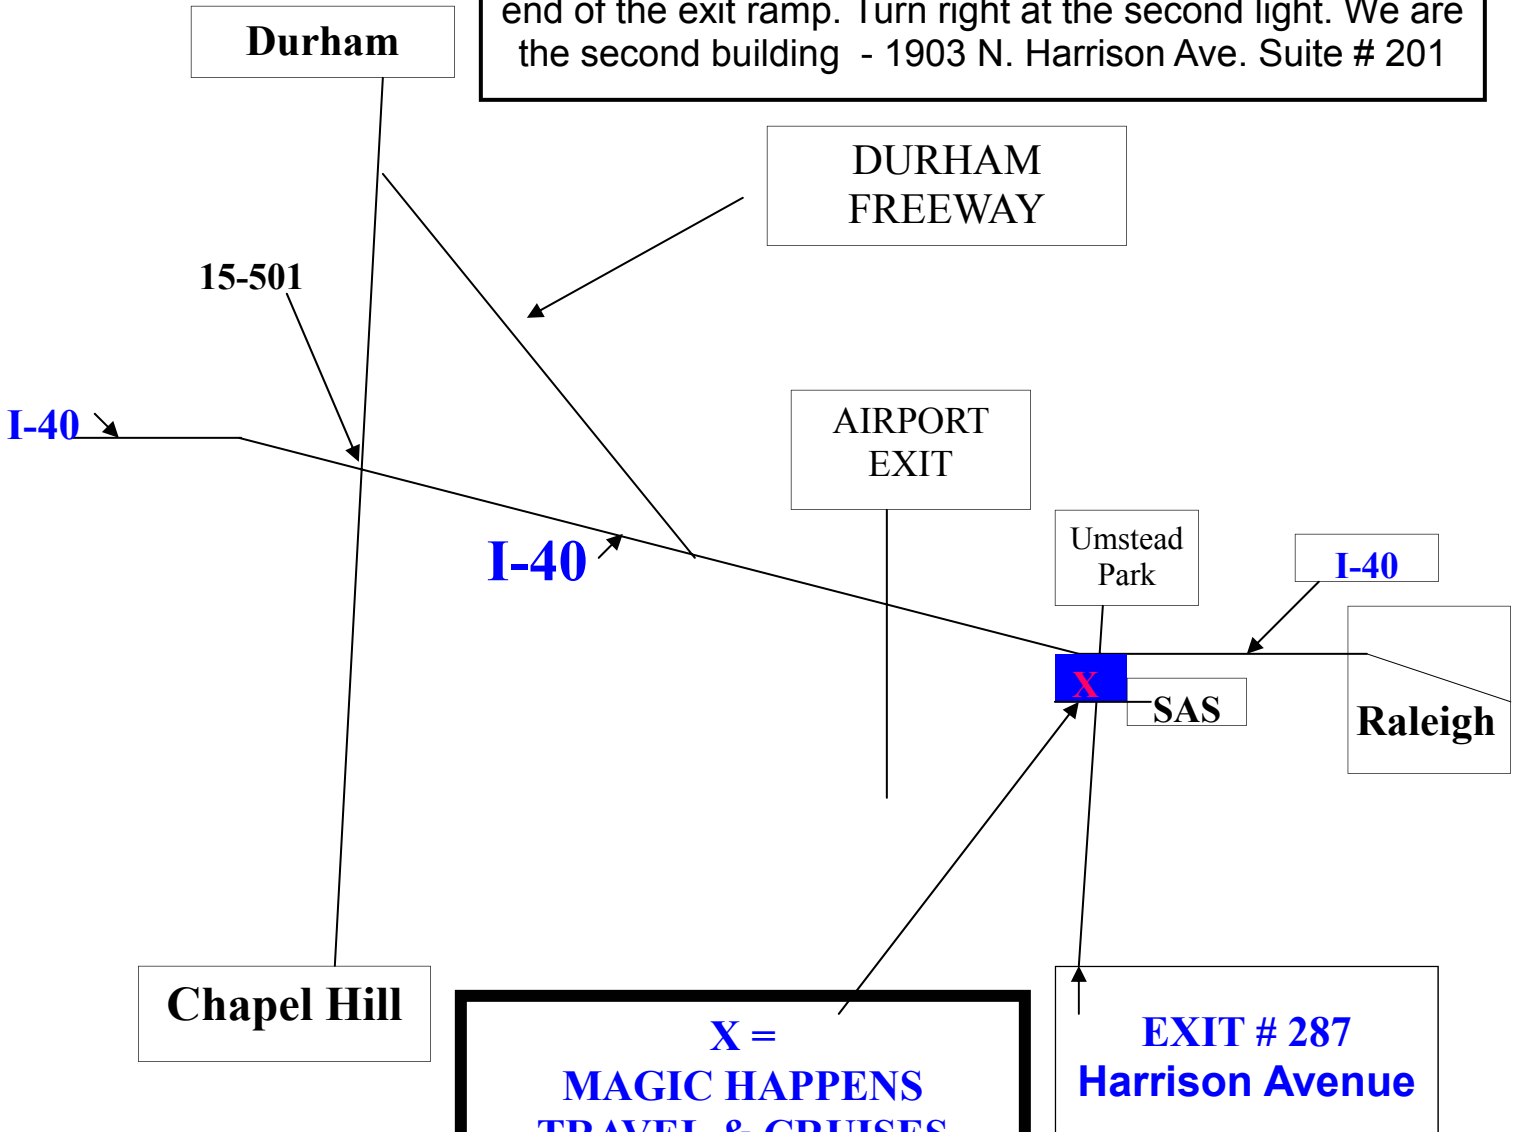

Magic Happens Travel & Cruises is conveniently located in Cary off of I-40 and Harrison Ave. Our building is approximately 100 yards from I-40 at the Harrison Avenue exit # 287. **Coming from Chapel Hill/Durham**, after the exit **take your first right at the traffic light** which is at the end of SAS CAMPUS DRIVE . We are the second building - 1903 N. Harrison Ave. Suite # 201

From Raleigh: take exit 287 / Harrison Ave. Turn left at the end of the exit ramp. Turn right at the second light. We are the second building - 1903 N. Harrison Ave. Suite # 201

X =
MAGIC HAPPENS
TRAVEL & CRUISES
 1903 N. Harrison Ave.
 Suite # 201
 Cary, NC 27513
 919.678.9800
 magichappens.com
 travel@magichappens.com

MAGIC HAPPENS
TRAVEL & CRUISES

MAGIC HAPPENS
TRAVEL & CRUISES