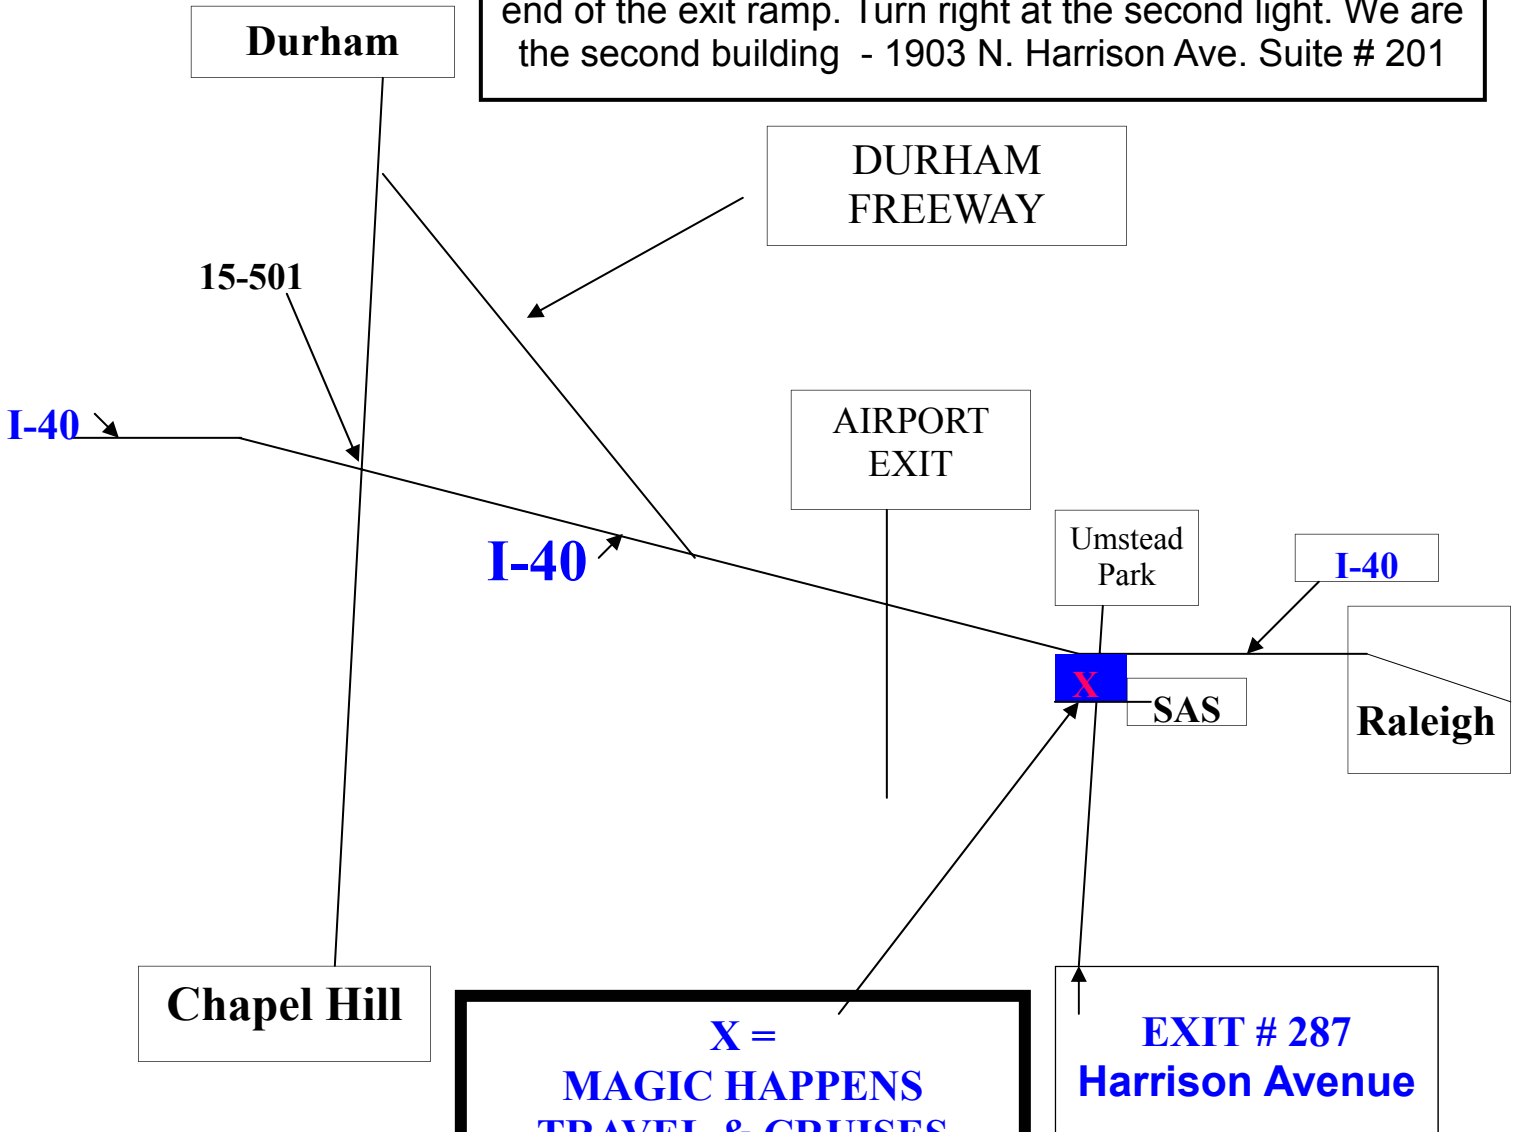

Magic Happens Travel & Cruises is conveniently located in Cary off of I-40 and Harrison Ave. Our building is approximately 100 yards from I-40 at the Harrison Avenue exit # 287. **Coming from Chapel Hill/Durham**, after the exit **take your first right at the traffic light** which is at the end of SAS CAMPUS DRIVE . We are the second building - 1903 N. Harrison Ave. Suite # 201

From Raleigh: take exit 287 / Harrison Ave. Turn left at the end of the exit ramp. Turn right at the second light. We are the second building - 1903 N. Harrison Ave. Suite # 201

Chapel Hill

MAGIC HAPPENS TRAVEL & CRUISES

X =
MAGIC HAPPENS TRAVEL & CRUISES
 1903 N. Harrison Ave.
 Suite # 201
 Cary, NC 27513
 919.678.9800
 magichappens.com
 travel@magichappens.com

MAGIC HAPPENS TRAVEL & CRUISES