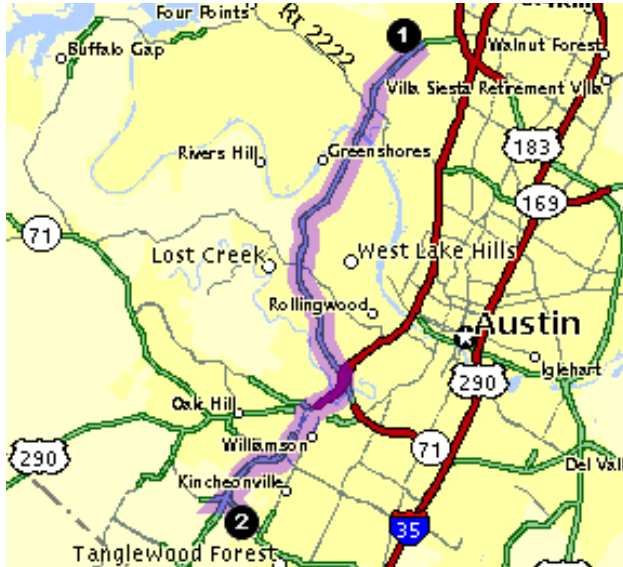

## Directions to Bowie High School from Canyon Vista Middle School

### Notes (Bowie game):

1. Plan to arrive at the field at least 45 minutes prior to game time.
2. The trip is approximately 20 miles and will take at least 40 minutes from Canyon Vista!

### From Canyon Vista parking lot:

1. Right out of lot onto Spicewood Springs Road.
2. Left onto old Spicewood Springs Road.
3. Right onto Loop 360.
4. Right onto Loop 1 South. Watch for the signs here as it's easy to miss the turn. When you see Barton Creek Mall on the left, you should get in the right lane and keep watch for the signs.
5. Stay on Loop 1 South for approximately 5 miles. The new construction goes over 290 and merges into the older road. When the speed limit slows to 55 and you no longer are on a limited access highway, you should get in the middle or left lane. Stay on Loop 1 and it again becomes a highway.
6. Left on West Slaughter Lane. High school is approximately 1.5 miles (on right).