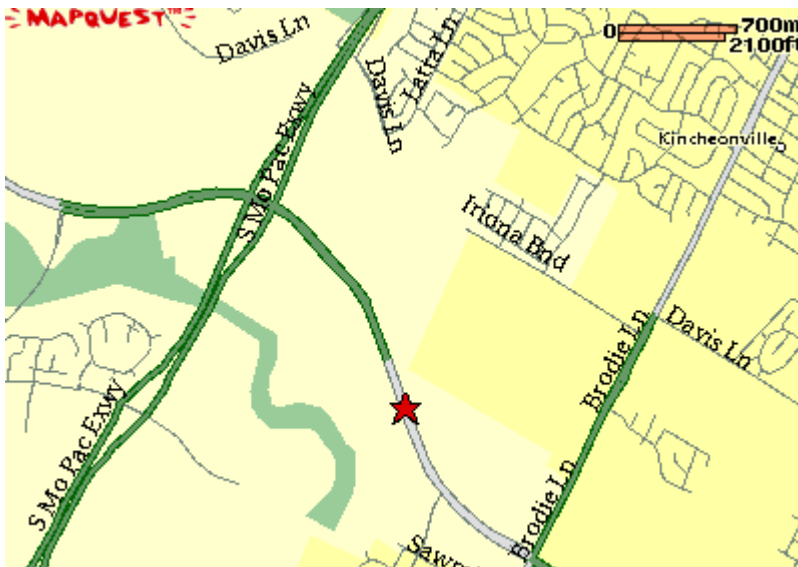

## Directions to Bowie High School from Canyon Vista Middle School

### From Canyon Vista parking lot:

1. Right out of lot onto Spicewood Springs Road.
2. Left onto old Spicewood Springs Road.
3. Right onto Loop 360.
4. Right onto Loop 1 South. Watch for the signs here as it's easy to miss the turn. When you see Barton Creek Mall on the left, you should get in the right lane and keep watch for the signs.
5. Stay on Loop 1 South for approximately 5 miles. The new construction goes over 290 and merges into the older road. When the speed limit slows to 55 and you no longer are on a limited access highway, you should get in the middle or left lane. Stay on Loop 1 and it again becomes a highway.
6. Left on West Slaughter Lane. High school is approximately 1.5 miles (on right).