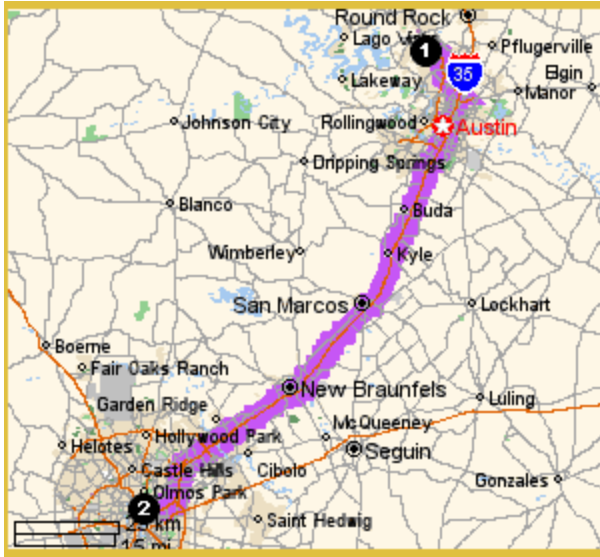

Westwood Lacrosse

Directions to Central Catholic

Notes:

1. Plan on a 2 hour driving time (95 miles)
2. You should be at the field 45 minutes before game time.

From Canyon Vista Middle School parking lot:

1. Left out of lot onto Spicewood Springs Road
2. Right on Route 183S
3. Right on I35S to San Antonio
4. Take the Brooklyn-McCullough exit and travel south on McCullough (toward downtown).
5. After 4 blocks, turn left on North Saint Mary's, following the road until you reach the front of the school on the left side (just after passing Providence High School).