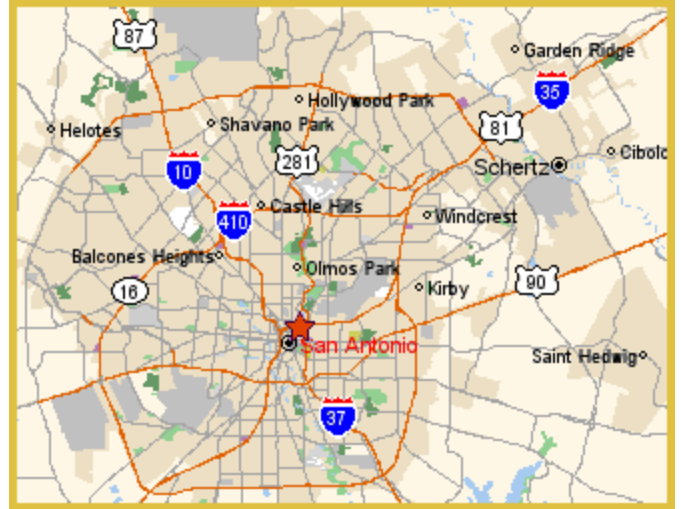

Westwood Lacrosse

Directions to Central Catholic

Notes:

1. Plan on a 2 hour driving time (95 miles)
2. You should be at the field 45 minutes before game time.

From Canyon Vista Middle School parking lot:

1. Left out of lot onto Spicewood Springs Road
2. Right on Route 183S
3. Right on I35S to San Antonio
4. Take the Brooklyn-McCullough exit and travel south on McCullough (toward downtown).
5. After 4 blocks, turn left on North Saint Mary's, following the road until you reach the front of the school on the left side (just after passing Providence High School).