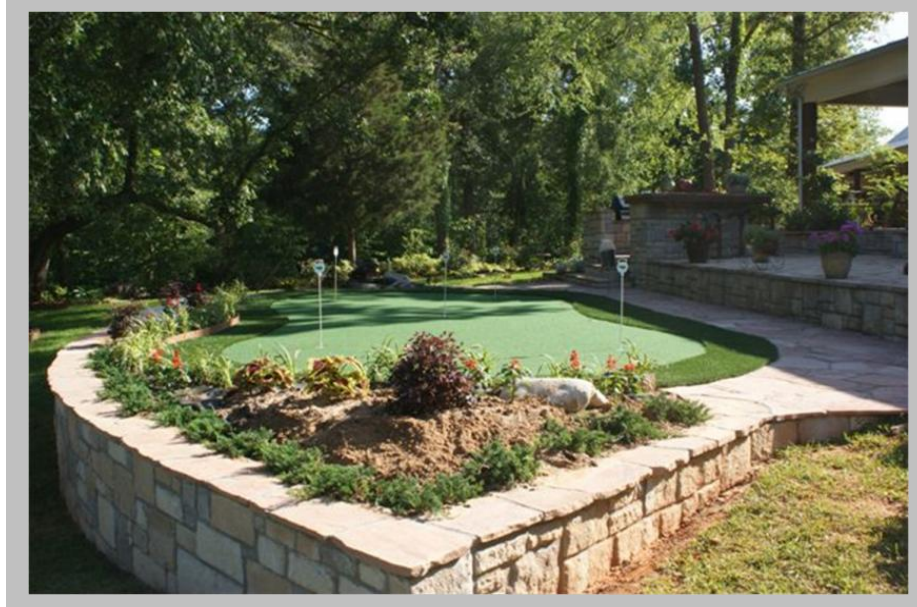

MEDINA SERIES

For putting and chip shots up to 40 to 80 feet

Model number

<----- 16' ----->

MED-25X16-4

Includes:

- * Tour Putt® putting turf
- * Tourlinks panel system
- * Commercial grade weed barrier
- * PGA regulation putting cups
- * 10 Year limited warranty
- * Installation services

Options:

- * Undulations and tiers
- * Portable chipping pad
- * Home tee-box (hitting into net)
- * Additional lawn grass/fringe
- * Retaining walls, burms, landscaping

4 X 4 portable
chip pad

(800) 465-4010

texas-greens.com

MEDINA SERIES

For putting and chip shots up to 60 to 120 feet

Model number

<----- 18' ----->

MED-30X18-5

Includes:

- * Tour Putt ® putting turf
- * Tourlinks panel system
- * Commercial grade weed barrier
- * PGA regulation putting cups
- * 10 Year limited warranty
- * Installation services

Options:

- * Undulations and tiers
- * Portable chipping pad
- * Home tee-box (hitting into net)
- * Additional lawn grass/fringe
- * Retaining walls, burms, landscaping

4 X 4 portable chip pad