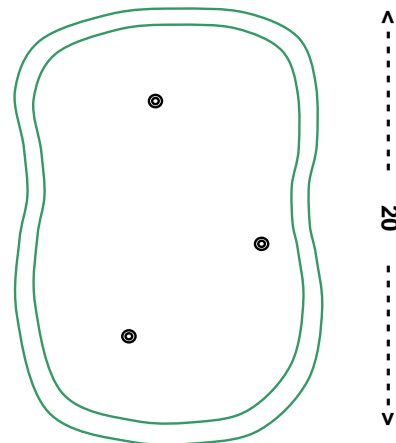

(800) 465-4010
texas-greens.com

MEDINA SERIES

For putting and chip and run shots

Model number

<----- 15' ----->

MED-20X15-3

Includes:

- * Tour Putt ® putting turf
- * Tourlinks panel system
- * Commercial grade weed barrier
- * PGA regulation putting cups
- * 10 Year limited warranty
- * Installation services

Options:

- * Undulations and tiers
- * Portable chipping pad
- * Home tee-box (hitting into net)
- * Additional lawn grass/fringe
- * Retaining walls, burms, landscaping

4 X 4 portable chip pad

(800) 465-4010
texas-greens.com

MEDINA SERIES

For putting and chip shots up to 40 to 80 feet

Model number

<----- 16' ----->

MED-25X16-4

Includes:

- * Tour Putt® putting turf
- * Tourlinks panel system
- * Commercial grade weed barrier
- * PGA regulation putting cups
- * 10 Year limited warranty
- * Installation services

texas-greens.com

MEDINA SERIES

For putting and chip shots up to 60 to 120 feet

Model number

<----- 18' ----->

MED-30X18-5

Includes:

- * Tour Putt ® putting turf
- * Tourlinks panel system
- * Commercial grade weed barrier
- * PGA regulation putting cups
- * 10 Year limited warranty
- * Installation services