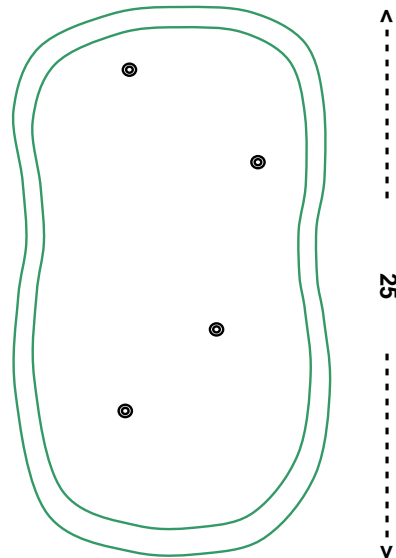

MEDINA SERIES

For putting and chip shots up to 40 to 80 feet

Model number

<----- 16' ----->

MED-25X16-4

Includes:

- * Tour Putt® putting turf
- * Tourlinks panel system
- * Commercial grade weed barrier
- * PGA regulation putting cups
- * 10 Year limited warranty
- * Installation services

Options:

- * Undulations and tiers
- * Portable chipping pad
- * Home tee-box (hitting into net)
- * Additional lawn grass/fringe
- * Retaining walls, burms, landscaping

4 X 4 portable
chip pad

(800) 465-4010

texas-greens.com

MEDINA SERIES

For putting and chip shots up to 60 to 120 feet

Model number

<----- 18' ----->

MED-30X18-5

Includes:

- * Tour Putt ® putting turf
- * Tourlinks panel system
- * Commercial grade weed barrier
- * PGA regulation putting cups
- * 10 Year limited warranty
- * Installation services