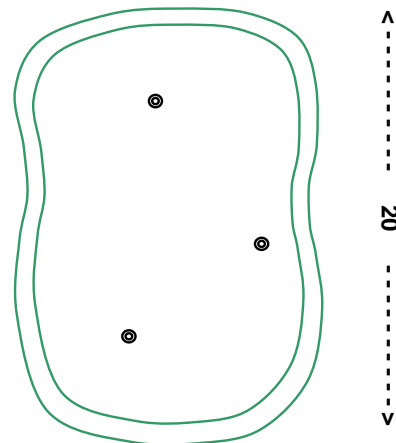

(800) 465-4010
texas-greens.com

MEDINA SERIES

For putting and chip and run shots

Model number

<----- 15' ----->

MED-20X15-3

Includes:

- * Tour Putt ® putting turf
- * Tourlinks panel system
- * Commercial grade weed barrier
- * PGA regulation putting cups
- * 10 Year limited warranty
- * Installation services

Options:

- * Undulations and tiers
- * Portable chipping pad
- * Home tee-box (hitting into net)
- * Additional lawn grass/fringe
- * Retaining walls, burms, landscaping

4 X 4 portable
chip pad

(800) 465-4010
texas-greens.com

MEDINA SERIES

For putting and chip shots up to 40 to 80 feet

Model number

<----- 16' ----->

MED-25X16-4

Includes:

- * Tour Putt® putting turf
- * Tourlinks panel system
- * Commercial grade weed barrier
- * PGA regulation putting cups
- * 10 Year limited warranty
- * Installation services

texas-greens.com

MEDINA SERIES

For putting and chip shots up to 60 to 120 feet

Model number

<----- 18' ----->

MED-30X18-5

Includes:

- * Tour Putt ® putting turf
- * Tourlinks panel system
- * Commercial grade weed barrier
- * PGA regulation putting cups
- * 10 Year limited warranty
- * Installation services