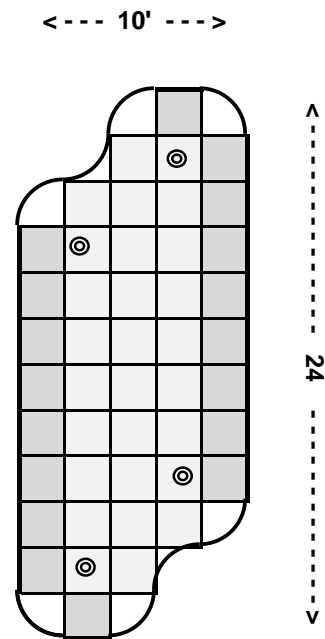

### Specifications

- \* Sabine is 10 feet wide
- \* Sizes from 16 to 24 feet long
- \* Tour Putt® putting turf
- \* Tourlinks panel system
- \* Commercial grade weed barrier
- \* Putting cups & flagsticks
- \* Portable chip pad (option)
- \* Home delivery
- \* 10 Year warranty

### Specifications

- \* Lavaca is 14 feet wide
- \* Sizes from 20 to 30 feet long
- \* Tour Putt® putting turf
- \* Tourlinks panel system
- \* Commercial grade weed barrier
- \* Putting cups & flagsticks
- \* Portable chip pad (option)
- \* Home delivery
- \* 10 Year warranty