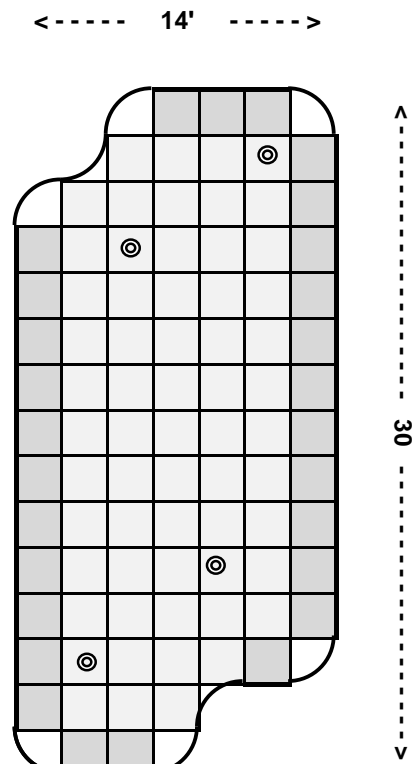

### Specifications

- \* Sabine is 10 feet wide
- \* Sizes from 16 to 24 feet long
- \* Tour Putt® putting turf
- \* Tourlinks panel system
- \* Commercial grade weed barrier
- \* Putting cups & flagsticks
- \* Portable chip pad (option)
- \* Home delivery
- \* 10 Year warranty

4 X 4 portable  
chip pad

(800) 465-4010

texas-greens.com

### Specifications

- \* Pecos is 14 feet wide
- \* Sizes from 16 to 30 feet long
- \* Tour Putt® putting turf
- \* Turlinks panel system
- \* Commercial grade weed barrier
- \* Putting cups & flagsticks
- \* Portable chip pad (option)
- \* Home delivery
- \* 10 Year warranty

### Specifications

- \* Lavaca is 14 feet wide
- \* Sizes from 20 to 30 feet long
- \* Tour Putt® putting turf
- \* Tourlinks panel system
- \* Commercial grade weed barrier
- \* Putting cups & flagsticks
- \* Portable chip pad (option)
- \* Home delivery
- \* 10 Year warranty