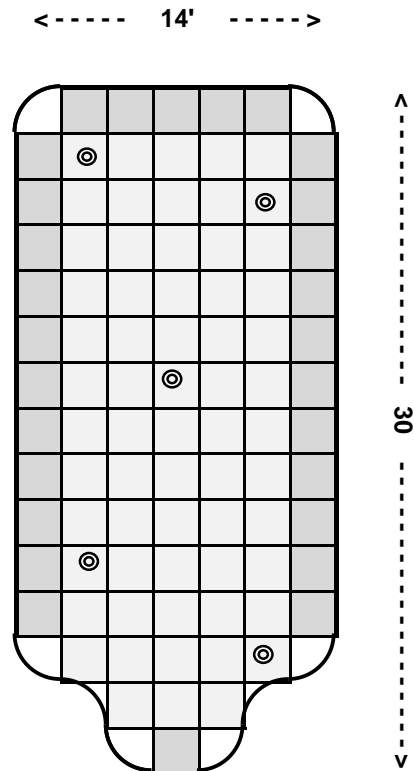

### Specifications

- \* Pecos is 14 feet wide
- \* Sizes from 16 to 30 feet long
- \* Tour Putt® putting turf
- \* Turlinks panel system
- \* Commercial grade weed barrier
- \* Putting cups & flagsticks
- \* Portable chip pad (option)
- \* Home delivery
- \* 10 Year warranty

4 X 4 portable chip pad

(800) 465-4010

texas-greens.com

## LAVACA SERIES

*For putting and chip shots up to 50 to 150 feet*

### Specifications

- \* Lavaca is 14 feet wide
- \* Sizes from 20 to 30 feet long
- \* Tour Putt® putting turf
- \* Tourlinks panel system
- \* Commercial grade weed barrier
- \* Putting cups & flagsticks
- \* Portable chip pad (option)
- \* Home delivery
- \* 10 Year warranty