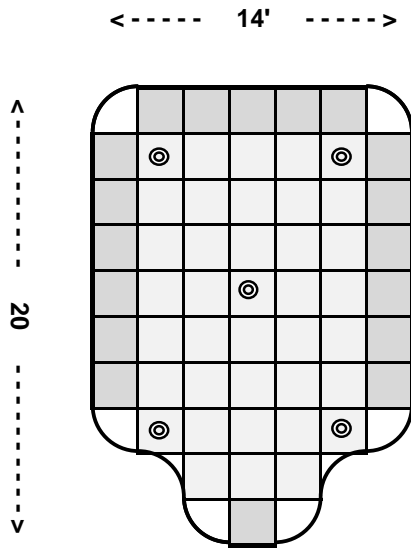

### Specifications

- \* Pecos is 14 feet wide
- \* Sizes from 16 to 30 feet long
- \* Tour Putt® putting turf
- \* Tourlinks panel system
- \* Commercial grade weed barrier
- \* Putting cups & flagsticks
- \* Portable chip pad (option)
- \* Home delivery
- \* 10 Year warranty

4 X 4 portable chip pad

(800) 465-4010

texas-greens.com

## LAVACA SERIES

*For putting and chip shots up to 50 to 150 feet*

### Specifications

- \* Lavaca is 14 feet wide
- \* Sizes from 20 to 30 feet long
- \* Tour Putt® putting turf
- \* Tourlinks panel system
- \* Commercial grade weed barrier
- \* Putting cups & flagsticks
- \* Portable chip pad (option)
- \* Home delivery
- \* 10 Year warranty