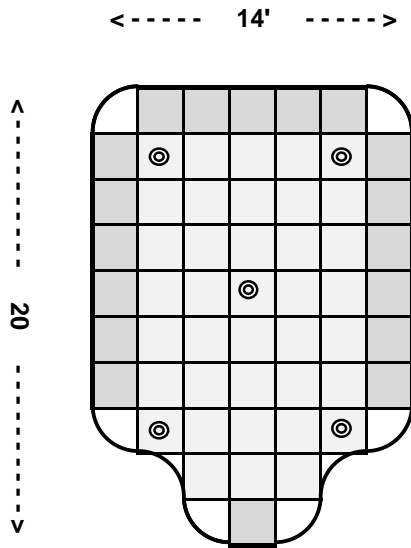

### Specifications

- \* Pecos is 14 feet wide
- \* Sizes from 16 to 30 feet long
- \* Tour Putt® putting turf
- \* Turlinks panel system
- \* Commercial grade weed barrier
- \* Putting cups & flagsticks
- \* Portable chip pad (option)
- \* Home delivery
- \* 10 Year warranty

4 X 4 portable chip pad

(800) 465-4010

texas-greens.com

## LAVACA SERIES

*For putting and chip shots up to 50 to 150 feet*

### Specifications

- \* Lavaca is 14 feet wide
- \* Sizes from 20 to 30 feet long
- \* Tour Putt® putting turf
- \* Tourlinks panel system
- \* Commercial grade weed barrier
- \* Putting cups & flagsticks
- \* Portable chip pad (option)
- \* Home delivery
- \* 10 Year warranty