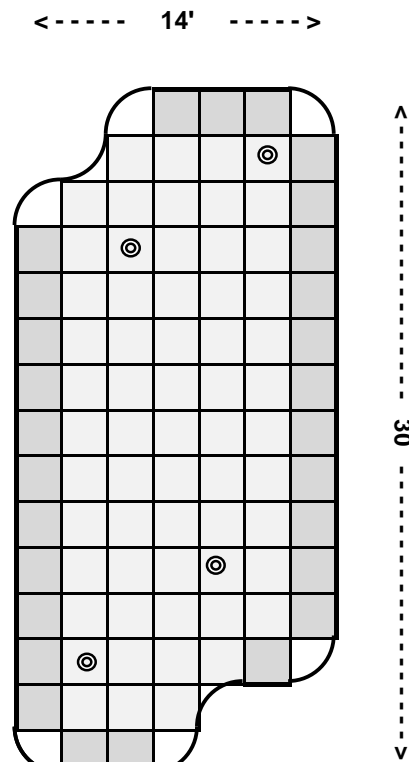

### Specifications

- \* Sabine is 10 feet wide
- \* Sizes from 16 to 24 feet long
- \* Tour Putt® putting turf
- \* Tourlinks panel system
- \* Commercial grade weed barrier
- \* Putting cups & flagsticks
- \* Portable chip pad (option)
- \* Home delivery
- \* 10 Year warranty

4 X 4 portable  
chip pad

(800) 465-4010

texas-greens.com

### Specifications

- \* Pecos is 14 feet wide
- \* Sizes from 16 to 30 feet long
- \* Tour Putt® putting turf
- \* Tourlinks panel system
- \* Commercial grade weed barrier
- \* Putting cups & flagsticks
- \* Portable chip pad (option)
- \* Home delivery
- \* 10 Year warranty

### Specifications

- \* Lavaca is 14 feet wide
- \* Sizes from 20 to 30 feet long
- \* Tour Putt® putting turf
- \* Tourlinks panel system
- \* Commercial grade weed barrier
- \* Putting cups & flagsticks
- \* Portable chip pad (option)
- \* Home delivery
- \* 10 Year warranty