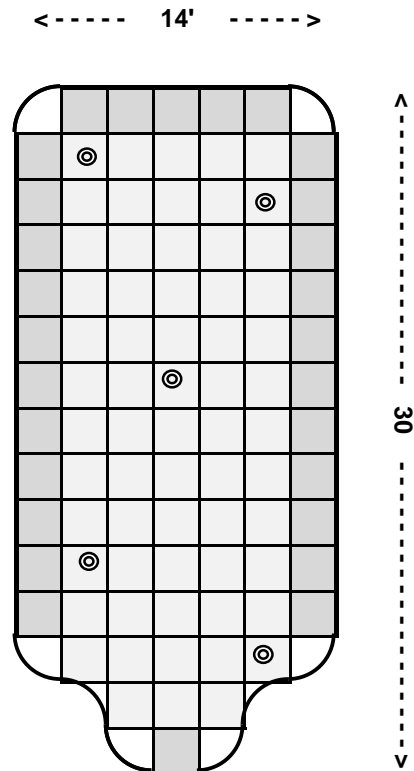

### Specifications

- \* Pecos is 14 feet wide
- \* Sizes from 16 to 30 feet long
- \* Tour Putt® putting turf
- \* Tourlinks panel system
- \* Commercial grade weed barrier
- \* Putting cups & flagsticks
- \* Portable chip pad (option)
- \* Home delivery
- \* 10 Year warranty

4 X 4 portable chip pad

(800) 465-4010

texas-greens.com

## LAVACA SERIES

*For putting and chip shots up to 50 to 150 feet*

### Specifications

- \* Lavaca is 14 feet wide
- \* Sizes from 20 to 30 feet long
- \* Tour Putt® putting turf
- \* Tourlinks panel system
- \* Commercial grade weed barrier
- \* Putting cups & flagsticks
- \* Portable chip pad (option)
- \* Home delivery
- \* 10 Year warranty